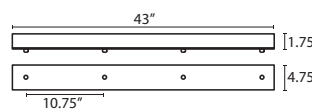

- Suitable for sloped ceilings
- Black, Bronze or Satin Nickel
- 20" Dia. shades MAX, with staggered heights

\* For larger diameter glasses, Stemhooks are required for spacing

T34V 4 LIGHT BAR CANOPY

- Suitable for sloped ceilings
- Black, Bronze or Satin Nickel
- 20" Dia. shades MAX, with staggered heights