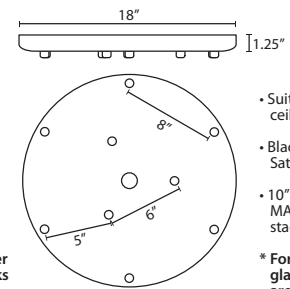

**Stem-mount:** Includes 4 connectable stem sections (3", 6", 12" and 18" lengths) plus telescoping piece for up to 3" adjustment, 10' max. 5" Dia. canopy (with swivel) and stem sections are plated steel. Black, Bronze or Satin Nickel.  
\*Additional Stem Sections can be ordered under accessories.

T33XL 3 LIGHT LARGE ROUND CANOPY

- Suitable for sloped ceilings
- Black, Bronze or Satin Nickel
- 16" Dia. shades MAX, with staggered heights

\* For larger diameter glasses, Stemhooks are required for spacing

T36X 6 LIGHT ROUND CANOPY

- Suitable for sloped ceilings
- Black, Bronze or Satin Nickel
- 10" Dia. shades MAX, with staggered heights

\* For larger diameter glasses, Stemhooks are required for spacing

T39X 9 LIGHT ROUND CANOPY