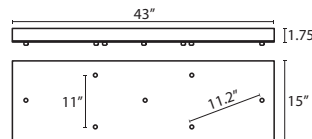

T37V 7 LIGHT BAR CANOPY

- Suitable for sloped ceilings
- Black, Bronze or Satin Nickel
- 20" Dia. shades MAX, with staggered heights

* For larger diameter glasses, Stemhooks are required for spacing

HOW TO ORDER A MULTILIGHT FIXTURE

Order your canopy with the selected 120V multi light pendants (indicated by "B" or "J" prefix) for the complete fixture:

Example: 1x T33X-SN (3 Light Round Canopy)

- **1x J-MANAAM-SN (Mana Pendant in Trans. Amber/Opal)**
- **1x J-MANAACL-SN (Mana Pendant in Clear/Opal)**
- **1x J-MANABL-SN (Mana Pendant in Trans. Blue/Opal)**