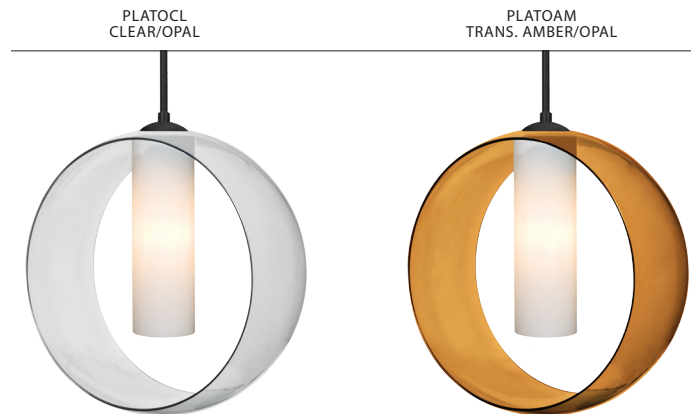

PLATOCL
CLEAR/OPAL

PLATOAM
TRANS. AMBER/OPAL

Project Information:

For ordering information, see next page

All dimensions provided are nominal.
Allowance must be made for dimensional tolerance in handcrafted glasses.

REV 7/22