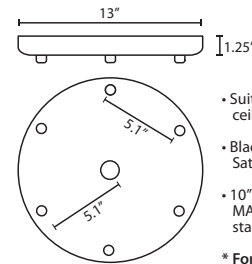

T36X 6 LIGHT ROUND CANOPY

- Suitable for sloped ceilings
- Black, Bronze or Satin Nickel
- 10" Dia. shades MAX, with staggered heights

* For larger diameter glasses, Stemhooks are required for spacing