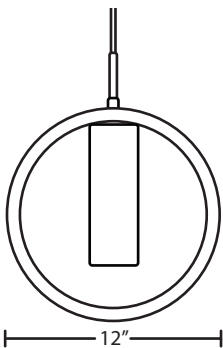

PLATOCL
CLEAR/OPAL

PLATOAM
TRANS. AMBER/OPAL

Project Information:

For ordering information, see next page

All dimensions provided are nominal.
Allowance must be made for dimensional tolerance in handcrafted glasses.

REV 7/22